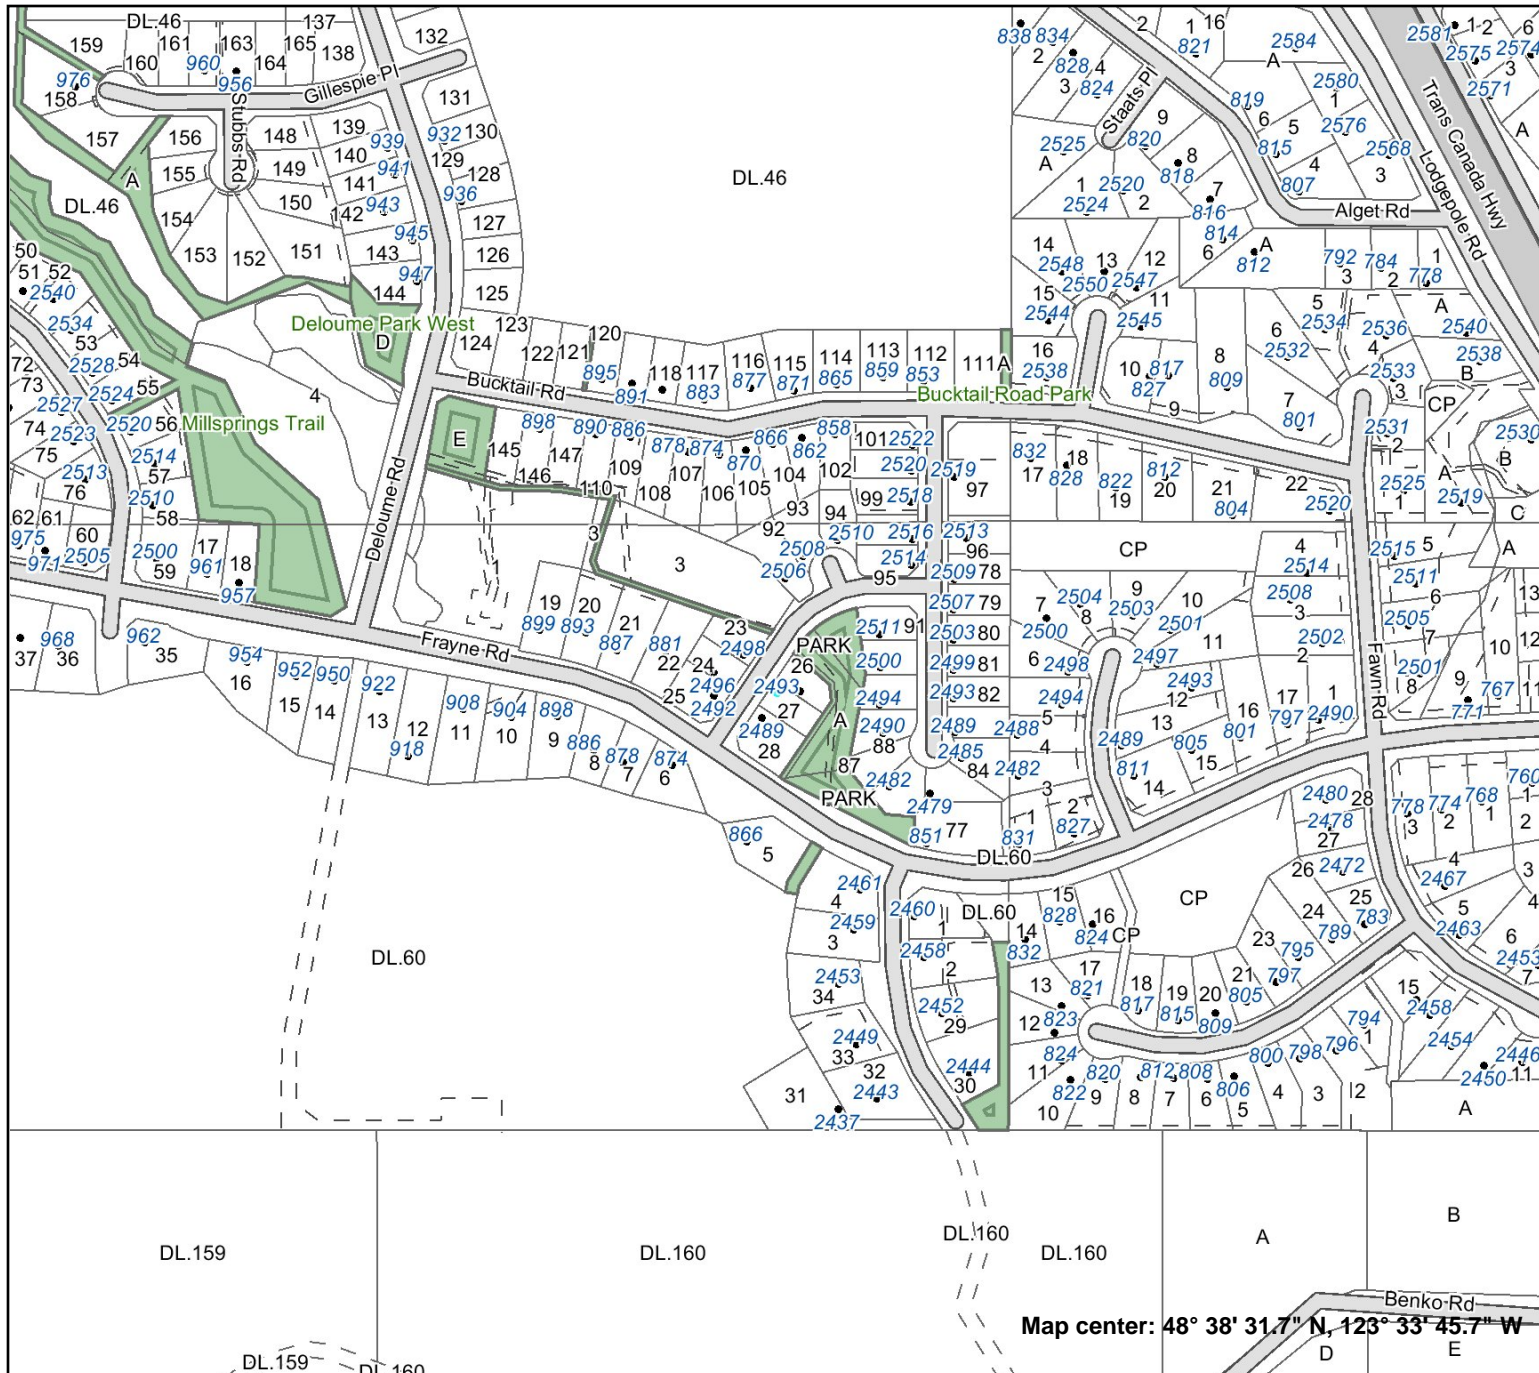

Cowichan Valley Regional District

The original Bylaws should be consulted for all purposes of interpretation and application of the Bylaws.

Legend

- Addresses
- Roads
 - highway
 - Road
- Foreshore
- PARCEL_ARC
- BDEALNS
- BDRDLNS
- RDOTHNGZ
- Parcel Arcs
- First Nations
- Parks by Community
- PARKS
- Park Boundaries

Map center: 48° 38' 31.7" N, 123° 33' 45.7" W

Date Printed: 20/05/2009 08:04:09

0 150 300 450 m.

This map is a user generated static output from an Internet mapping site and is for general reference only. Data layers that appear on this map may or may not be accurate, current, or otherwise reliable. THIS MAP IS NOT TO BE USED FOR NAVIGATION.