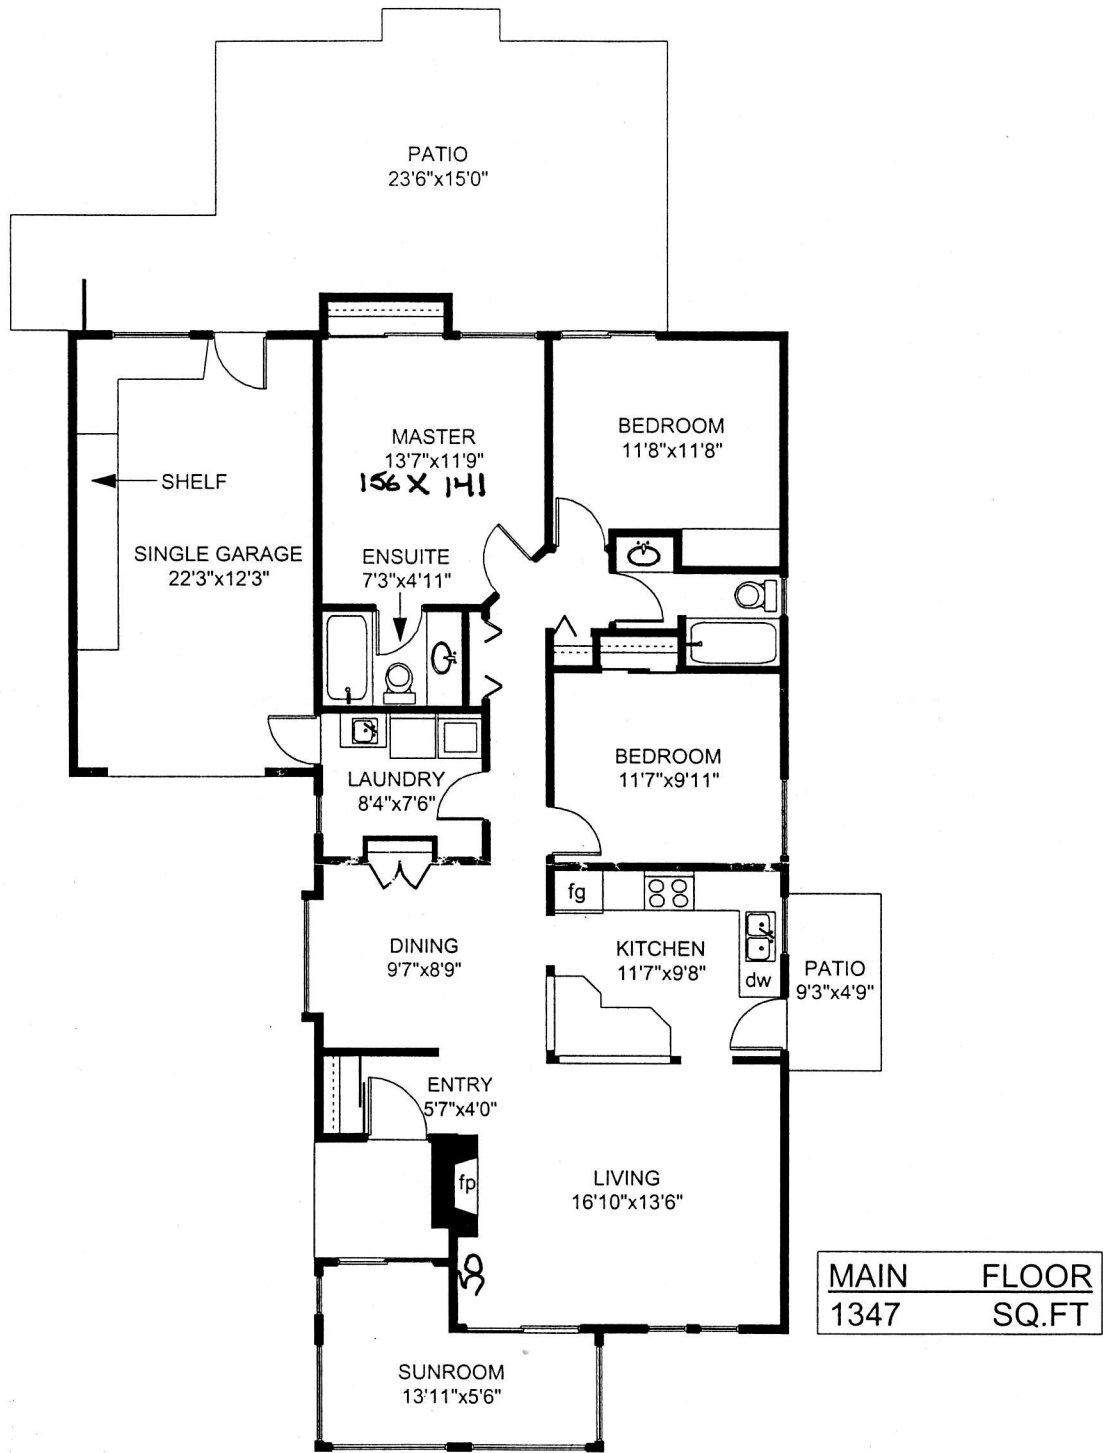

2122 JAHN PLACE

	FINISHED SQ. FT.	UNFINISHED SQ. FT.	TOTAL SQ. FT.
MAIN	1347	0	1347
TOTAL	1347	0	1347
GARAGE	0	297	297
PATIOS	0	456	456