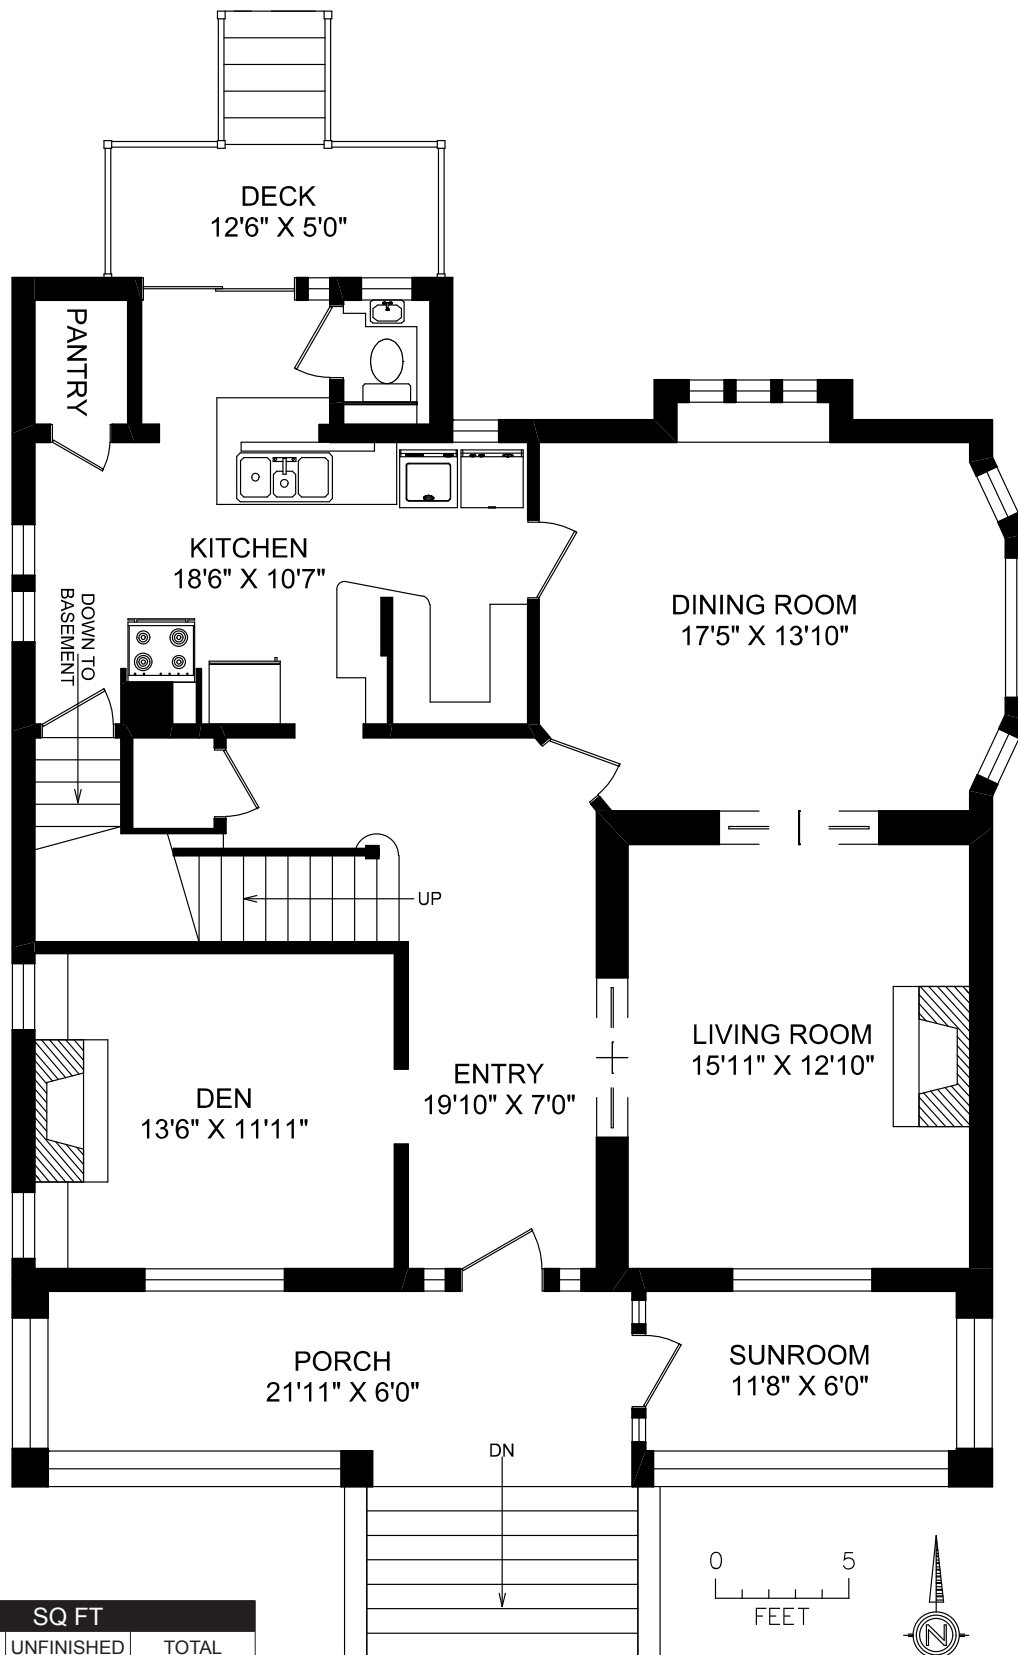

MAIN FLOOR

AREA		SQ FT	
FLOOR	FINISHED	UNFINISHED	TOTAL
MAIN	1313	99	1412
UPPER	1231	0	1231
TOTAL	2544	0	2643
PORCH		171	

1146 RICHARDSON STREET

MEASURED FOR THE EXCLUSIVE USE OF
 RICK ALLENBERG - FAIR REALTY VICTORIA

MEASURED NOVEMBER 12TH, 2009 BY JACOB GALATI

250.388.6998 orders@realfoto.ca www.realfoto.ca

All information furnished regarding this property is from sources deemed reliable but no warranty or representation is made to the accuracy thereof.

UPPER FLOOR

AREA		SQ FT	
FLOOR	FINISHED	UNFINISHED	TOTAL
MAIN	1313	99	1412
UPPER	1231	0	1231
TOTAL	2544	0	2643
PORCH		171	

1146 RICHARDSON STREET

MEASURED FOR THE EXCLUSIVE USE OF
RICK ALLENBERG - FAIR REALTY VICTORIA