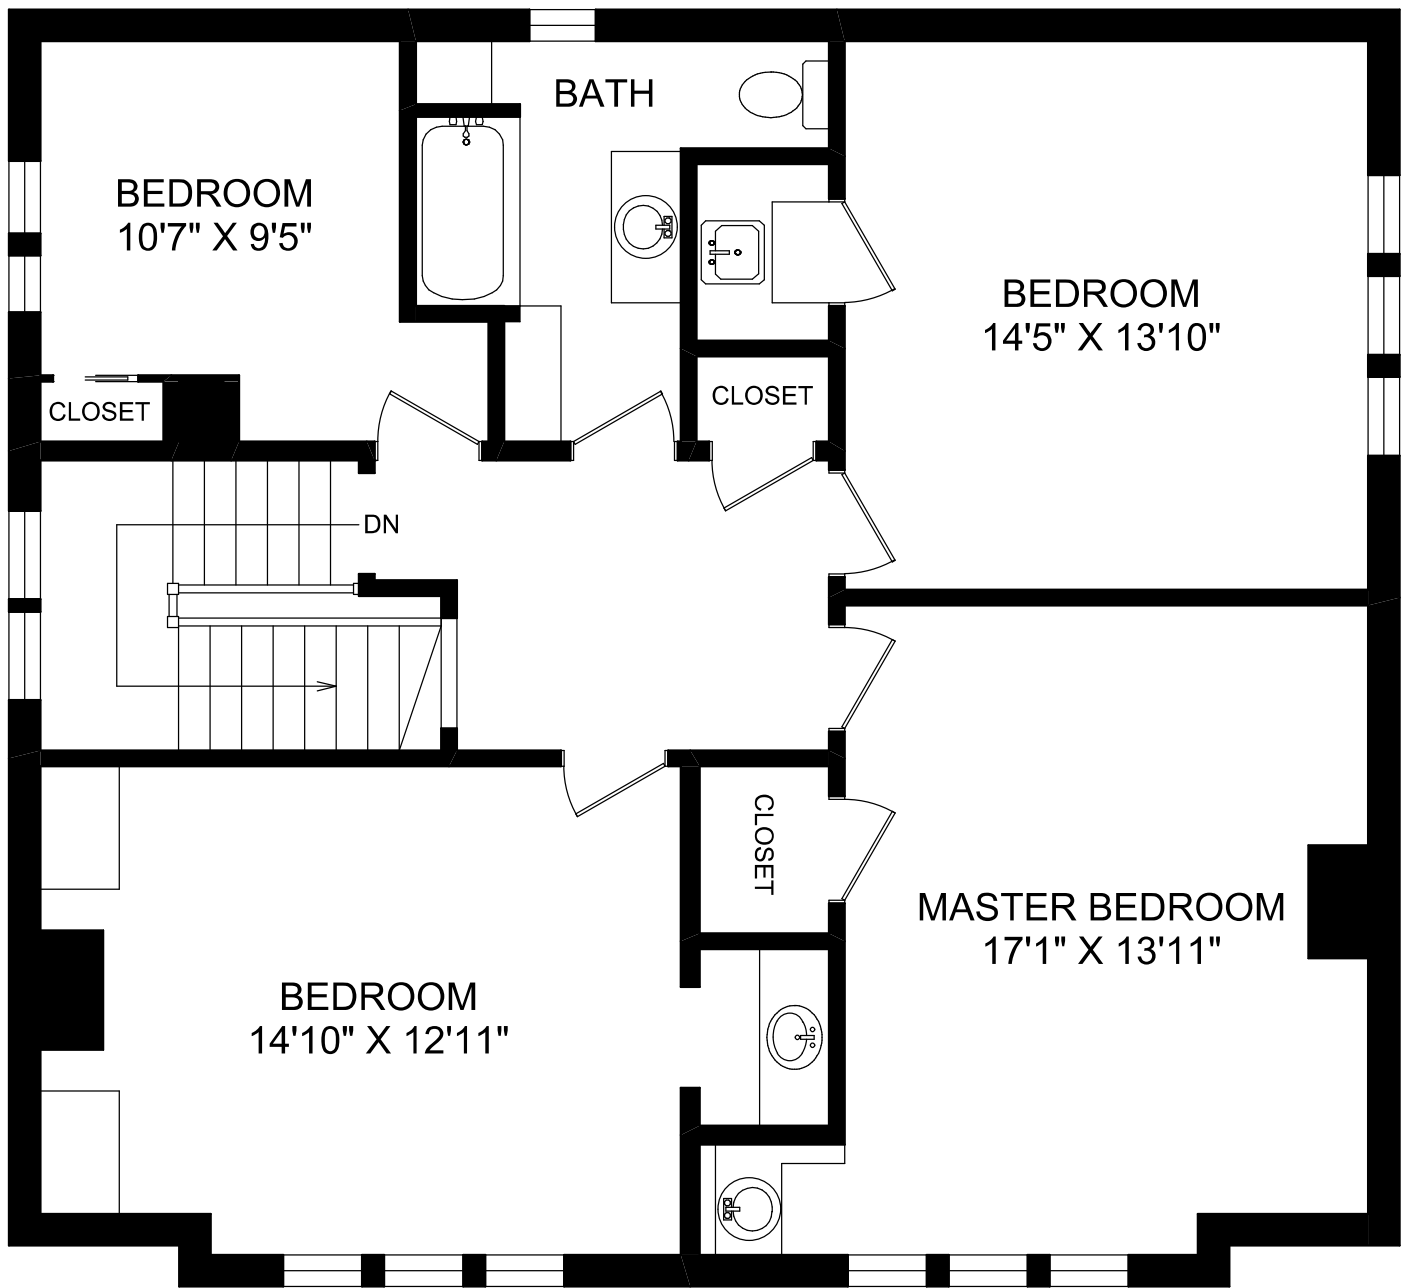

MAIN FLOOR

AREA		SQ FT	
FLOOR	FINISHED	UNFINISHED	TOTAL
MAIN	1313	99	1412
UPPER	1231	0	1231
TOTAL	2544	0	2643
PORCH		171	

1146 RICHARDSON STREET

MEASURED FOR THE EXCLUSIVE USE OF
 RICK ALLENBERG - FAIR REALTY VICTORIA

MEASURED NOVEMBER 12TH, 2009 BY JACOB GALATI

250.388.6998 orders@realfoto.ca www.realfoto.ca

All information furnished regarding this property is from sources deemed reliable but no warranty or representation is made to the accuracy thereof.

UPPER FLOOR

AREA		SQ FT	
FLOOR	FINISHED	UNFINISHED	TOTAL
MAIN	1313	99	1412
UPPER	1231	0	1231
TOTAL	2544	0	2643
PORCH		171	

1146 RICHARDSON STREET

MEASURED FOR THE EXCLUSIVE USE OF
RICK ALLENBERG - FAIR REALTY VICTORIA